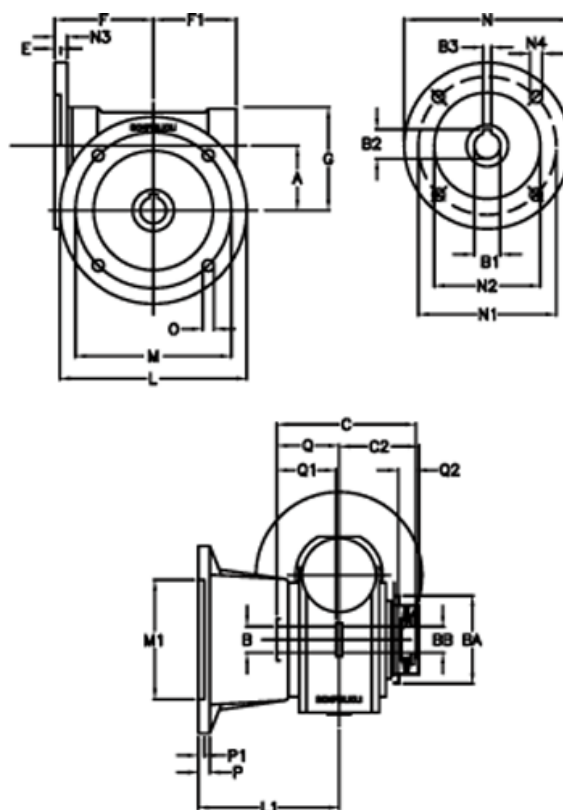

Article number: 390204903662216

Description: Worm Gear with Torque Limiter  
VF 49-L1-FA-36 P63B5

## Measures

a = 49.5	C2 = 64	m = 90	P = 12
B = 25	Description = VF 49FA-xx-63B5	M1 = 70	P1 = 10
B1 E7 = 11	E = 3	N = 140	Q = 51.0
B2 = 12.8	F = 70	N1 = 115	Q1 = 41
B3 H9 = 4	F1 = 63	N2 = 95	Q2 = 15
BA = 63	g = 80	N3 = 10.5	
BB H7 = 14	L = 125	N4 = 9.5	
C = 105	L1 = 115	O = 10.5	